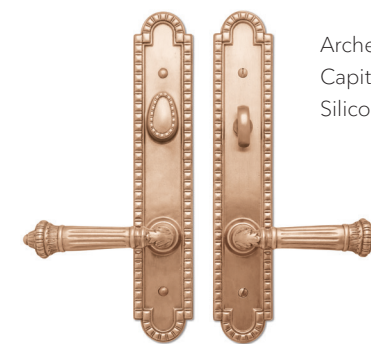

# THE BEST WAY TO INVITE SOPHISTICATION IN.

Rocky Mountain Hardware is expertly crafted in America using only the finest art-grade bronze and precision mechanisms. With over three decades of experience, Rocky Mountain Hardware continues to set itself apart with inimitable style, boundless capabilities, and exceptional quality guaranteed to stand the test of time.

Curved E531  
Bella L150  
Silicon Bronze Medium

Stepped  
Olympus L135  
White Bronze Brushed

Stepped  
Squirrel Tail L102  
Silicon Bronze Light

Stepped  
Beaver Tail L105  
Silicon Bronze Medium

Stepped  
Tube L108  
Silicon Bronze Light

Edge  
Strap L302  
Silicon Bronze Brushed  
Weave Texture

Edge  
Shift L20230  
Silicon Bronze Dark  
Wood Texture

Edge  
Curved Rail Grip G260  
Silicon Bronze Dark Lustre  
Tide Texture

Edge  
Boiler L303  
Silicon Bronze Medium  
Wire Texture

Mack  
Emile L21005  
White Bronze Brushed

Arched Corbel  
Capitol L30161  
Silicon Bronze Brushed

Trousdale  
Trousdale L30301  
Silicon Bronze Dark

Mack  
Curved Rail Grip G260  
White Bronze Medium

Edge  
Curved Rail Grip G260  
White Bronze Light